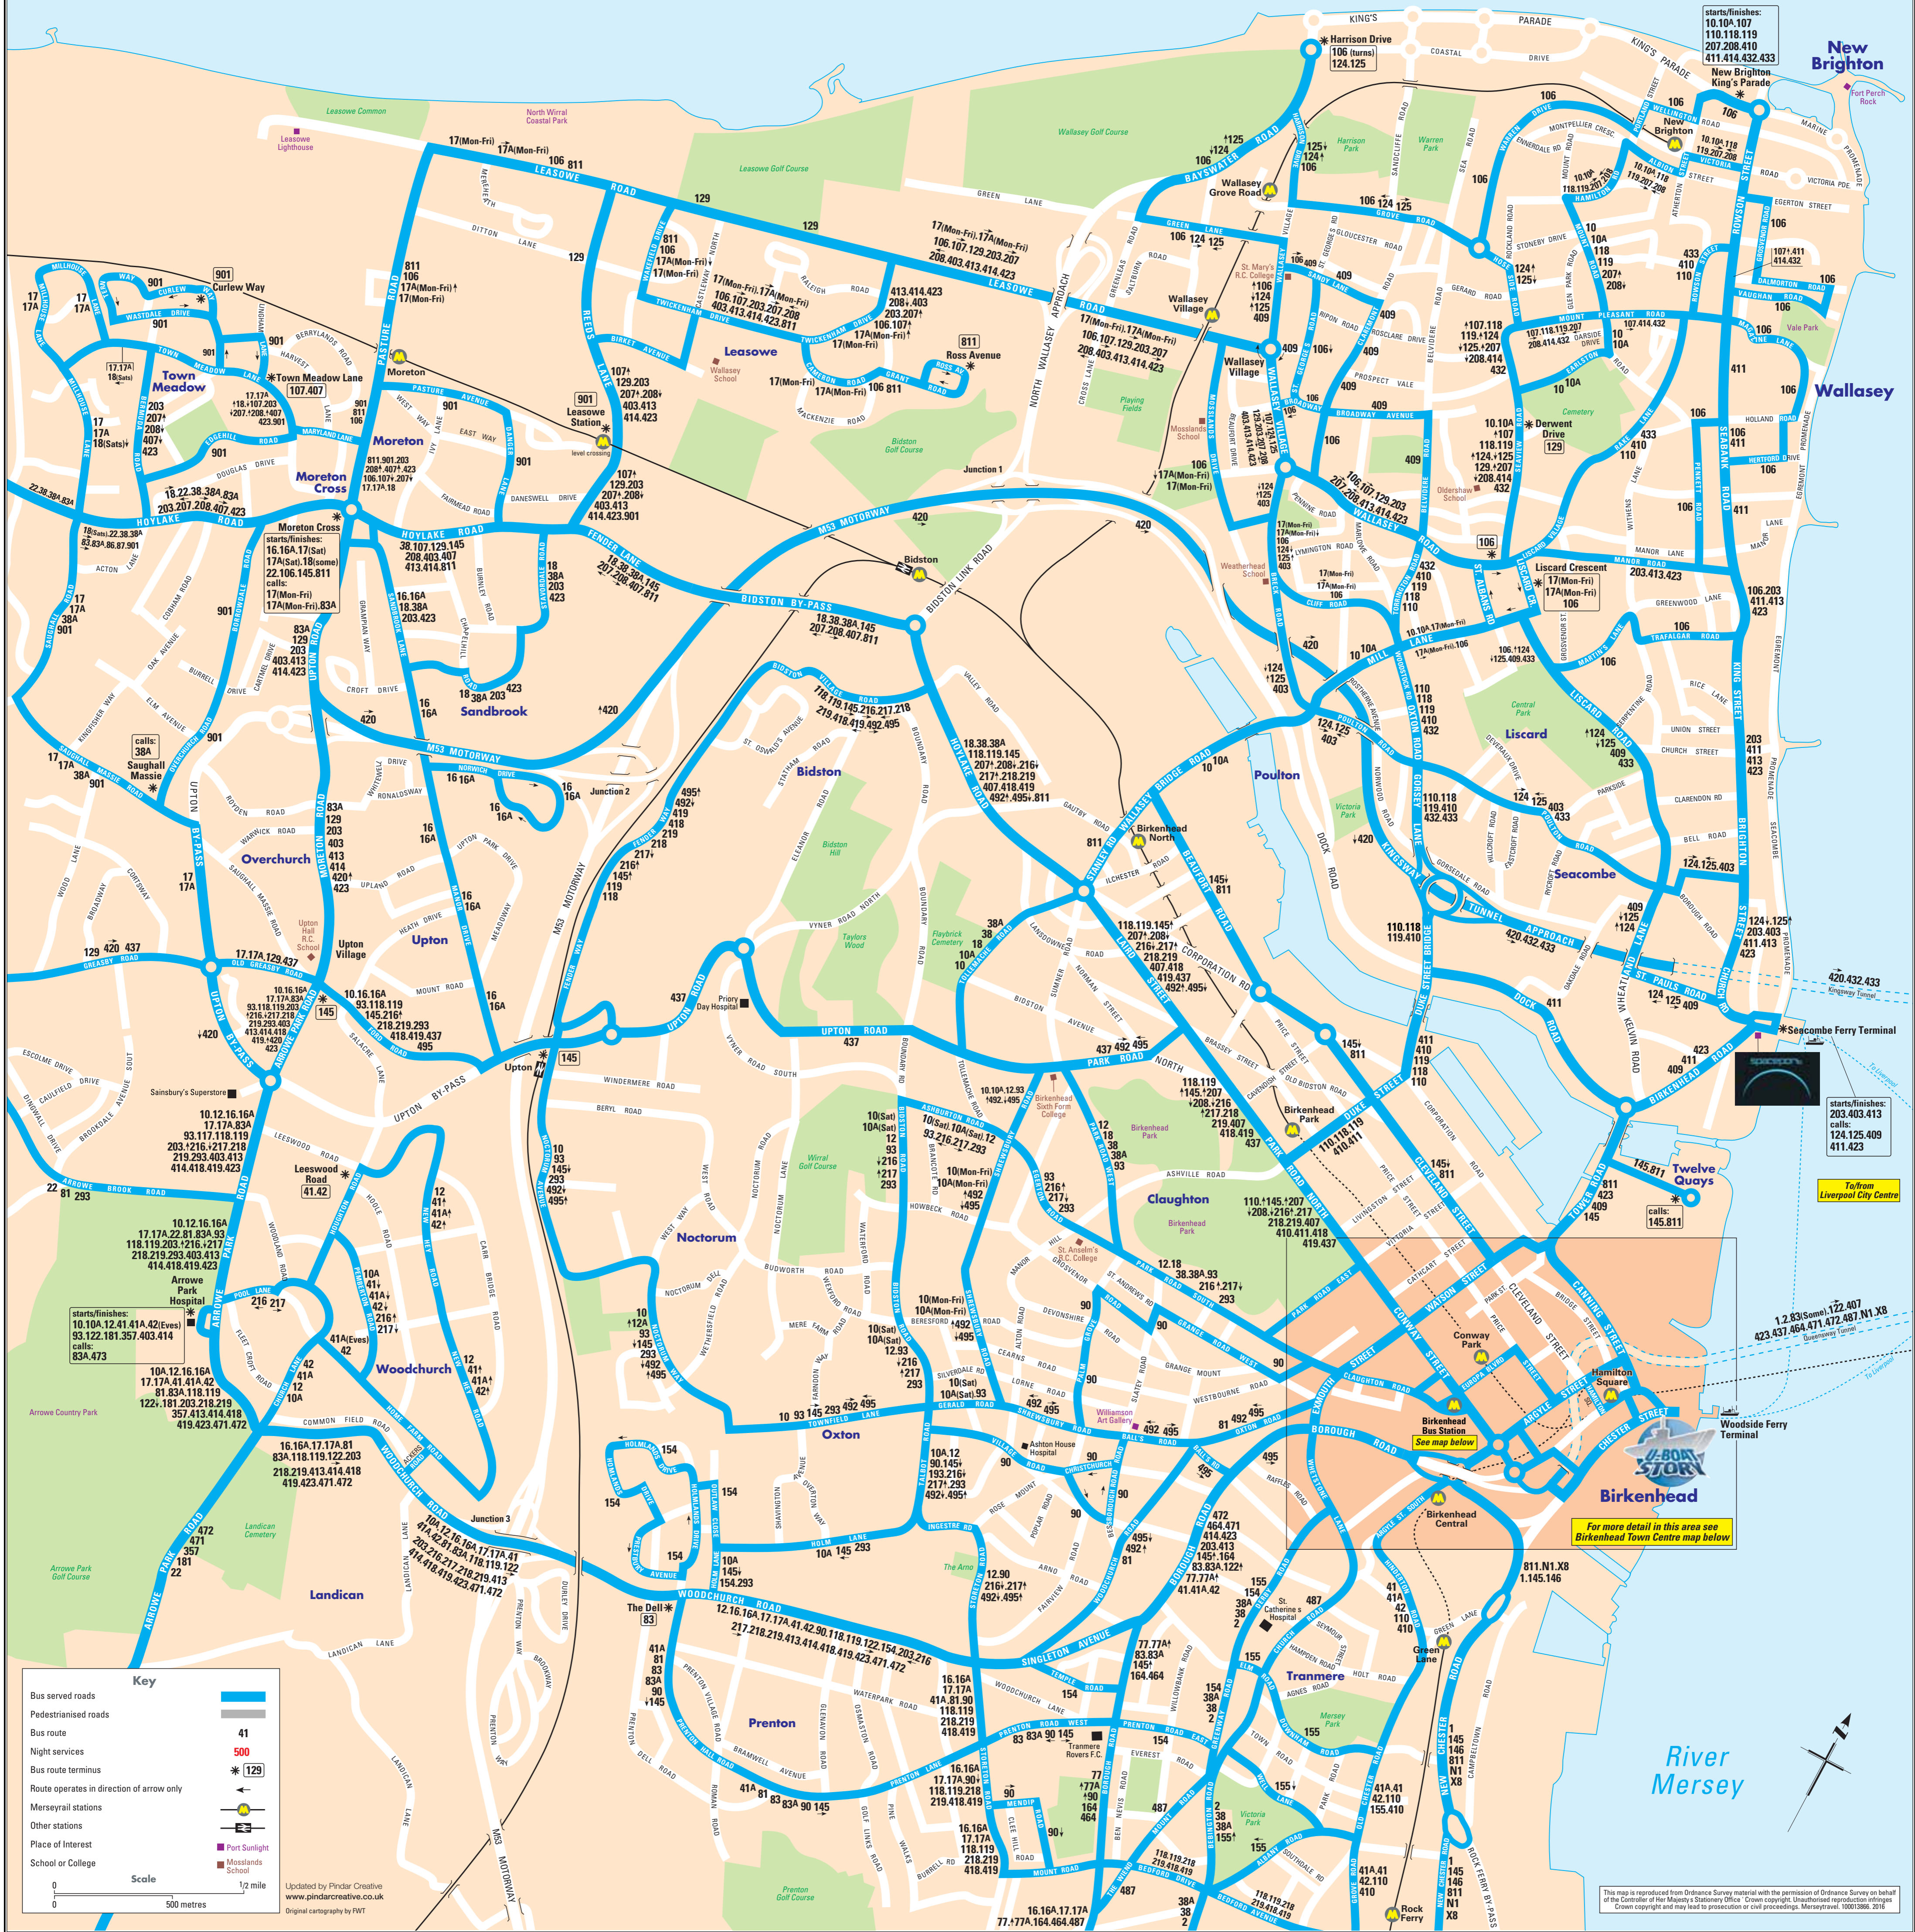

Scale: 0 1km 1 mile

Updated by Pindar Creative
www.pindarcreative.co.uk
Original cartography by PWT

Birkenhead and Wallasey

Liverpool Bay

Key

- Bus served roads
- Pedestrianised roads
- Bus route
- Night services
- Bus route terminus
- Route operates in direction of arrow only
- Merseyrail stations
- Other stations
- Place of Interest
- School or College

Scale: 0 500 metres

Updated by Pindar Creative
www.pindarcreative.co.uk
Original cartography by FWT

Route	Going Towards	Stand
293	West Kirby (evenings & Sundays)	2
413.414	Seacombe	3
407	Liverpool City Centre	7
407	Town Meadow	1
409	Wallasey Village	10
410.110	New Brighton	10
410.110	Clatterbridge Hospital	6
411	New Brighton	10
418.419	Mill Park	2
218.219		
423.203	via Woodchurch Road, Arrowe Park, Moreton, Liscard to Birkenhead	3
423	via Seacombe, Liscard, Wallasey Village, Moreton to Liverpool City Centre	10
423	Liverpool City Centre	7
437	Liverpool City Centre	7
437	West Kirby	2
464.164	New Ferry	8
471.472	Heswall/Barnston	3
487	Neston/Parkgate/Ness Gardens	8
487	Liverpool City Centre	7
492	Beechwood/Nocturum Circular	2
495	Nocturum/Beechwood Circular	2
811	Broughton Retail Park	5
811	Moreton Cross/Leasowe	1
Services to	Woodside Bus Station	11 - Conway St

Where to board your bus in Birkenhead Bus Station

Route	Going Towards	Stand
1.2.N1	Liverpool City Centre	7
1.N1	Chester	6
2	Chester	8
12	Arrowe Park Hospital	2
18	Moreton/Town Meadow	1
38.38A	Bromborough	8
38.38A	West Kirby	1
41.41A.42	Mill Park	6
41.41A.42	Woodchurch (Arrowe Park)	4
77	Heswall	8
81	Greasby	3

Route	Going Towards	Stand
83	Liverpool City Centre	7
83/83A	Prenton	3
90	Prenton	3
93	Arrowe Park	2
122	Liverpool City Centre	7
145/146	Eastham Ferry/Mill Park	5
145	Moreton Cross/Upton (AM only)	1
154	Prenton	3
155	Higher Tranmere	9
207	New Brighton (Mon-Sat AM only)	1
216	Woodchurch/Arrowe Park Hospital	3
217	Beechwood/Woodchurch	2