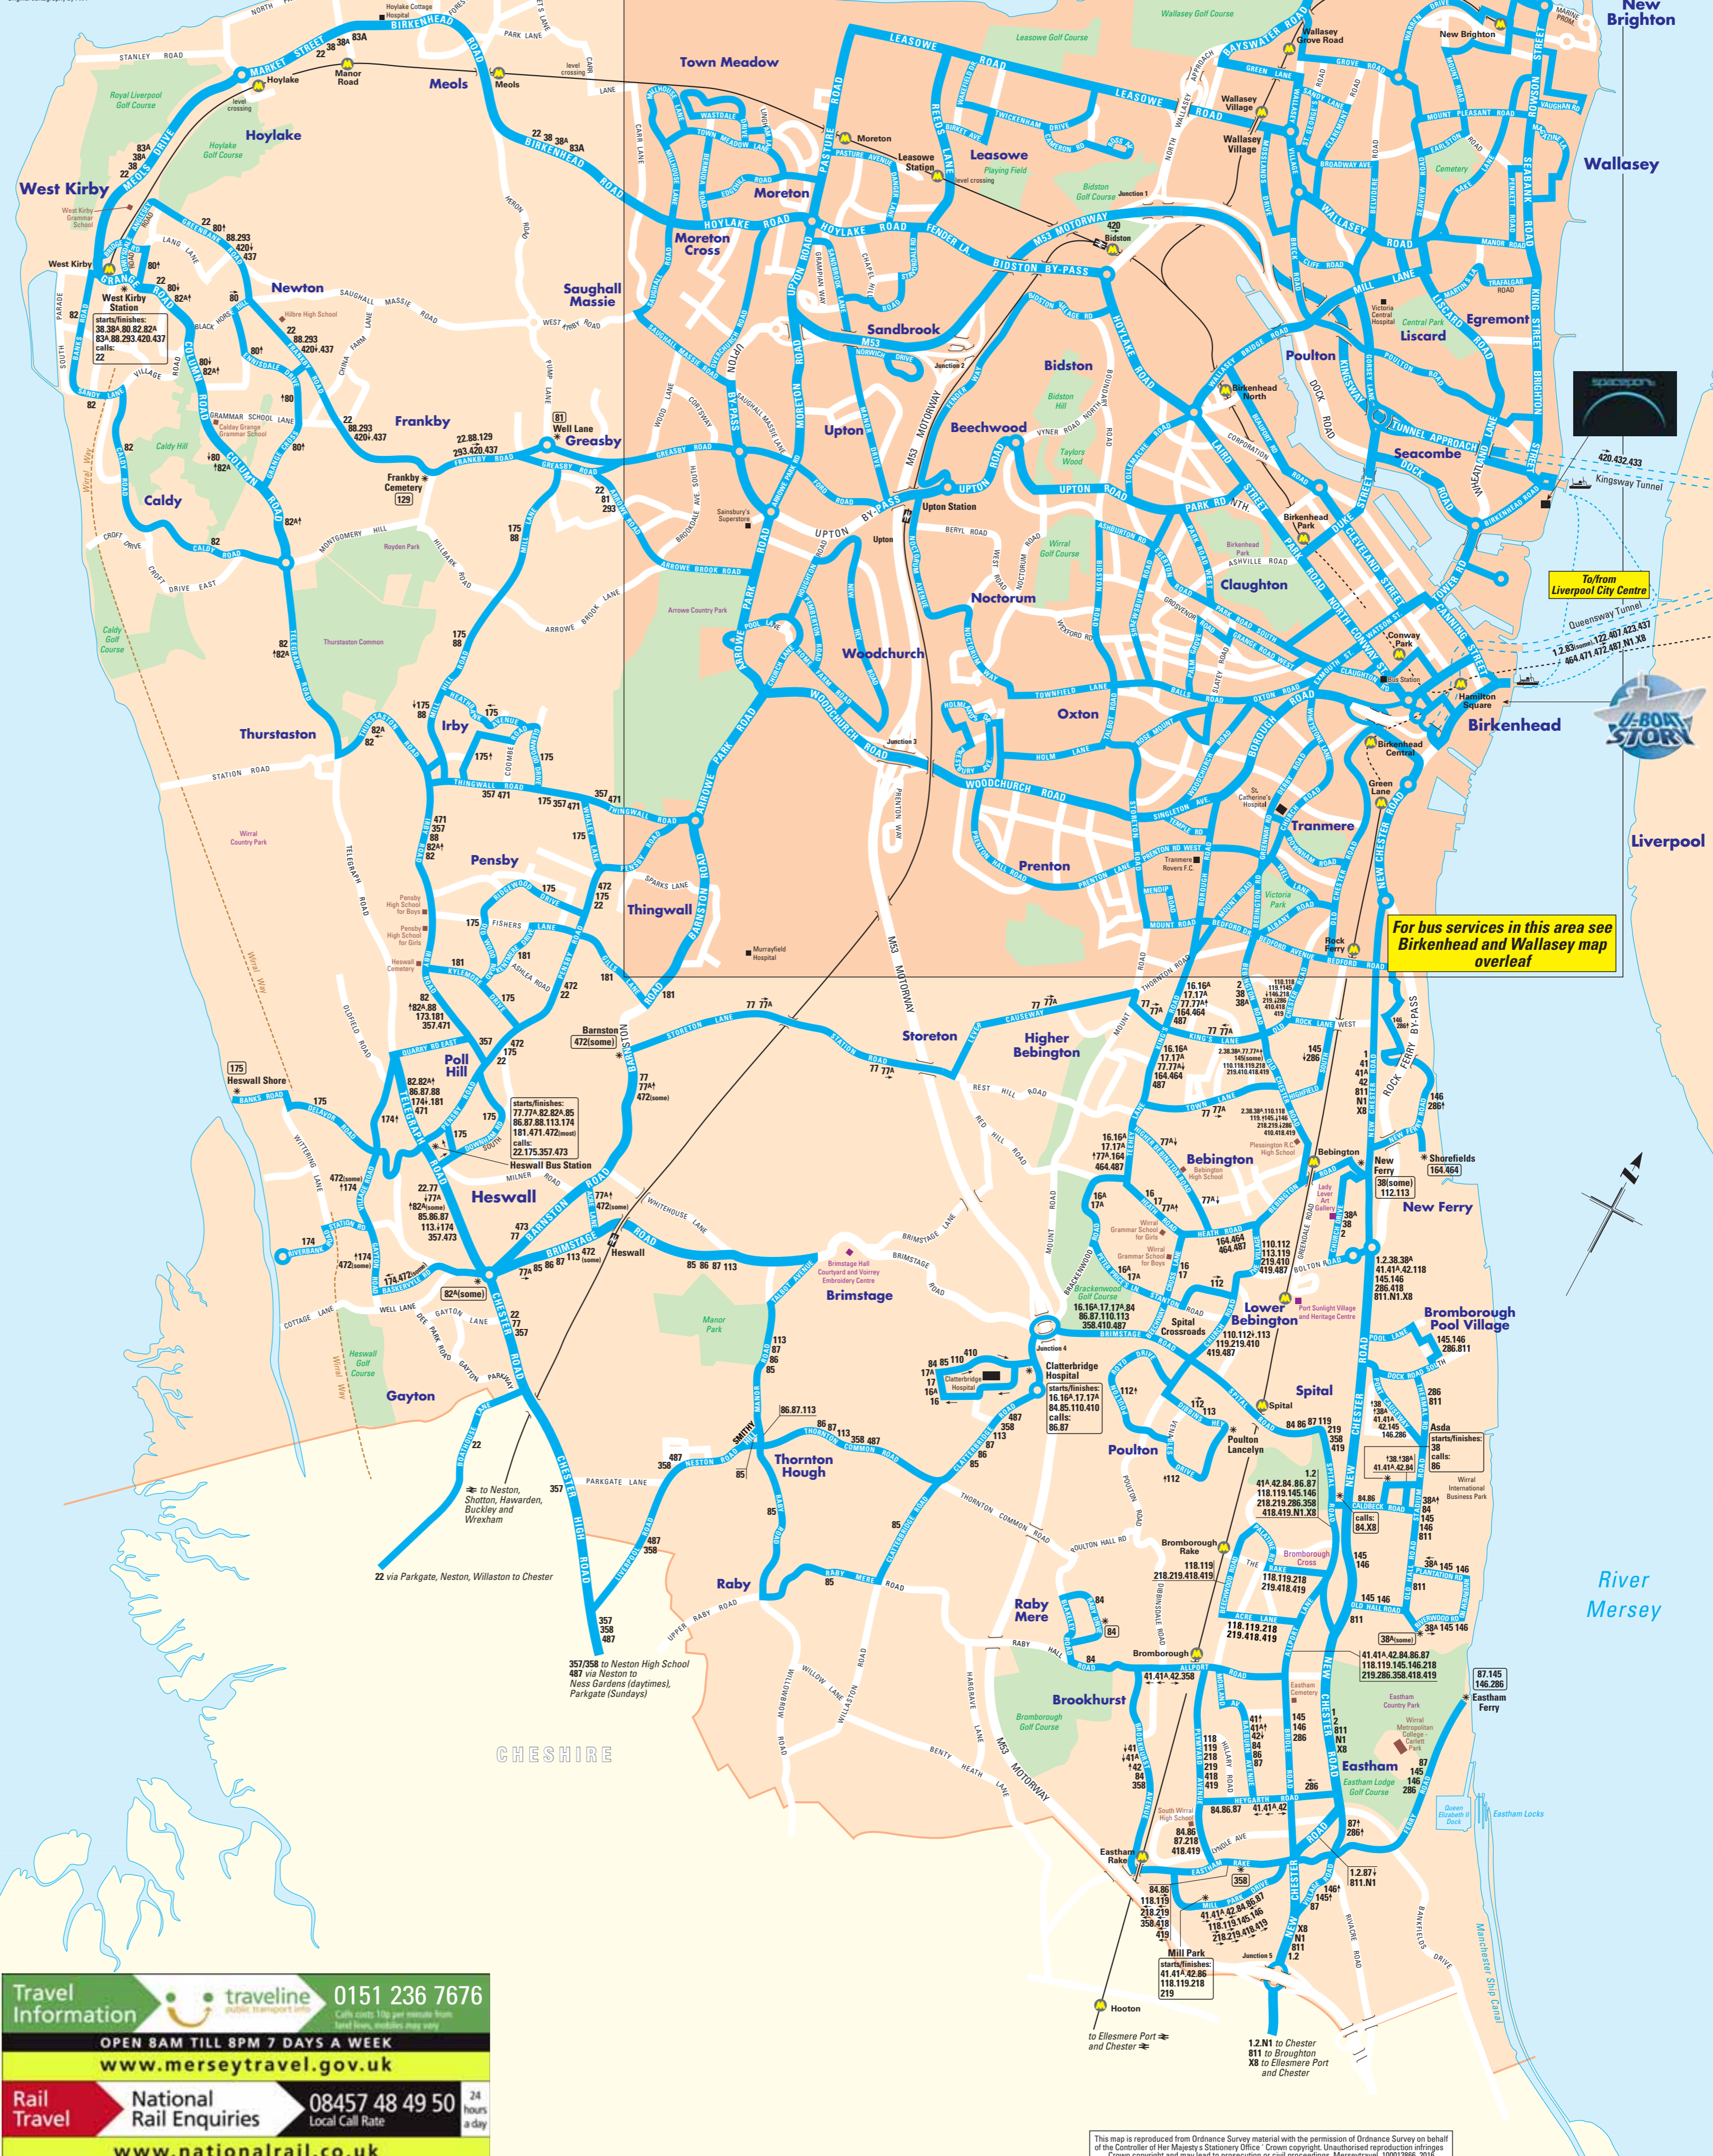

Merseytravel, P.O. Box 1976, Liverpool L69 3HN www.merseytravel.gov.uk
Produced by Pindar Creative 04.09.16 www.pindarcreative.co.uk

Key

- Bus served roads
- Bus route
- Bus route terminus
- Route operation in direction of arrow only
- Merseyrail stations
- Other stations
- Place of Interest
- School or College

Scale: 0 1km 1 mile