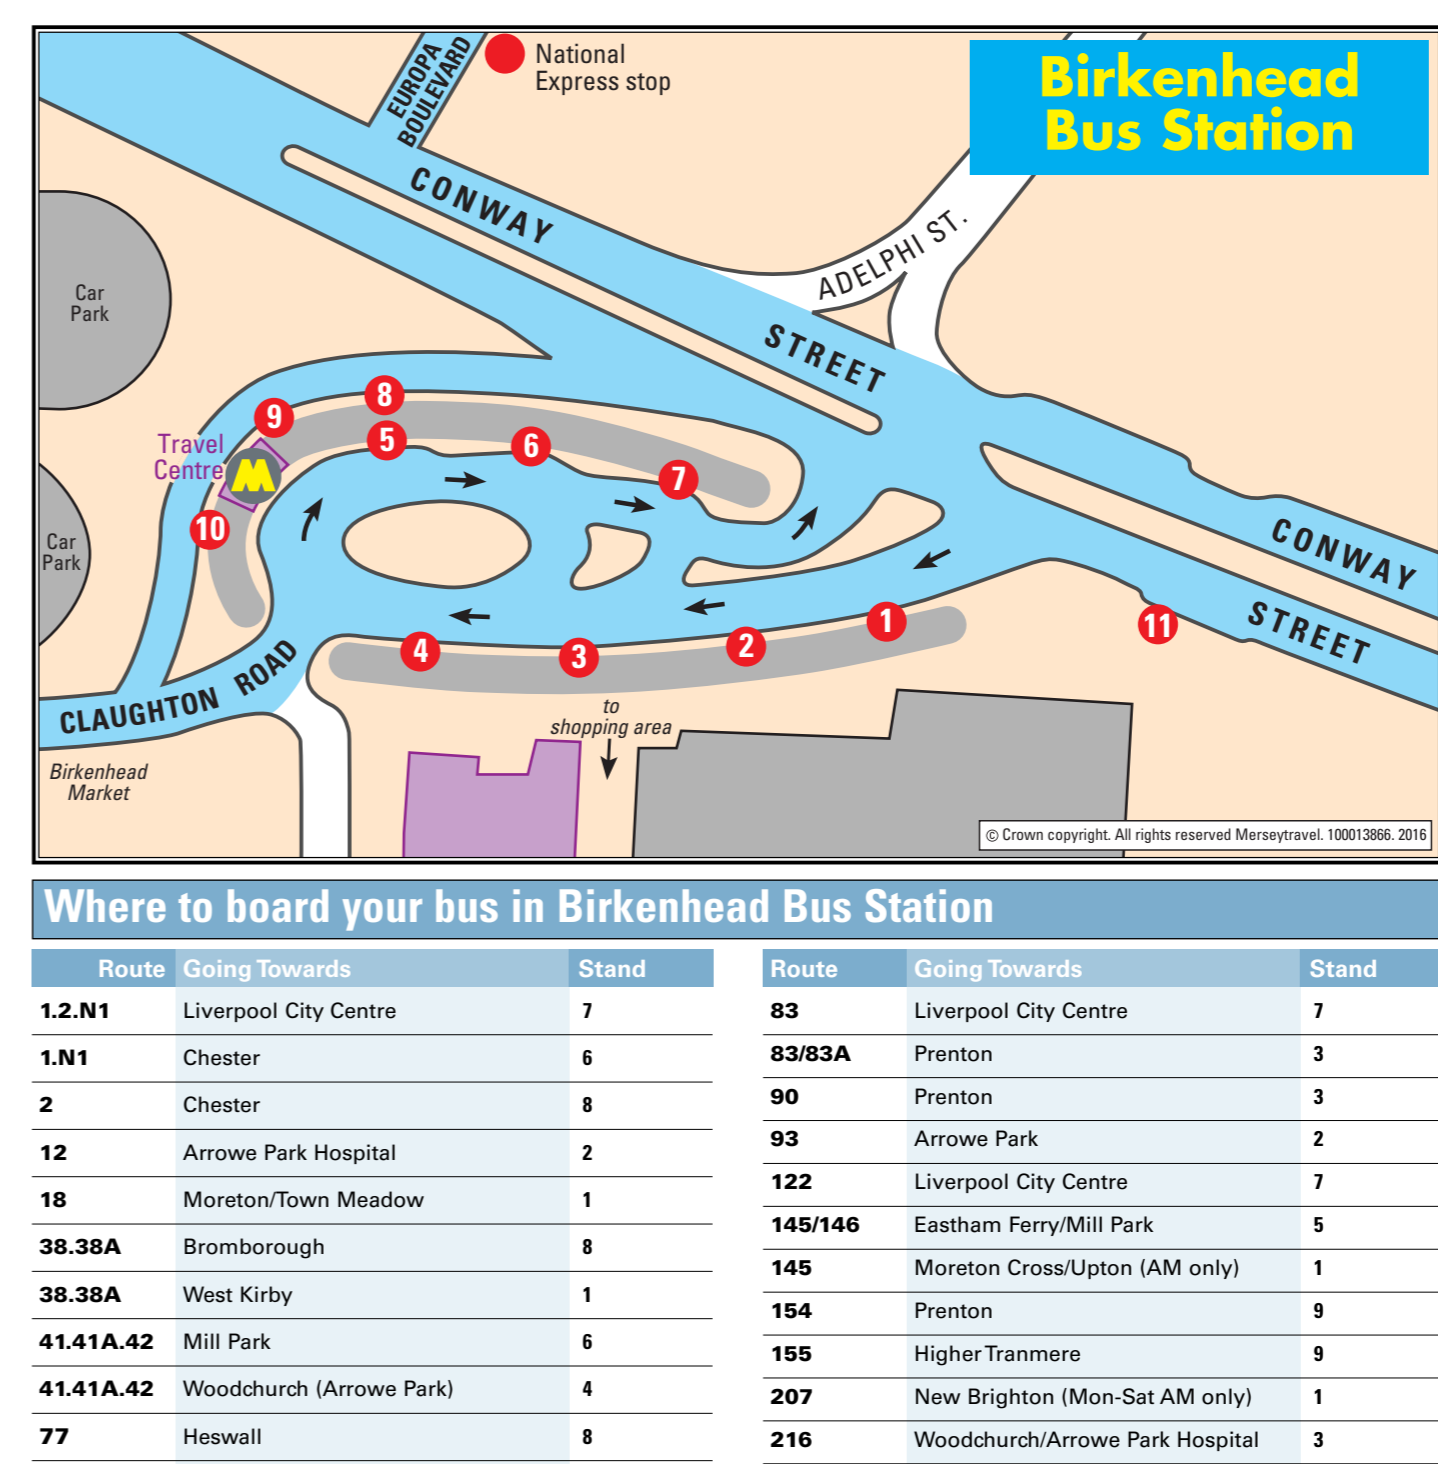

Scale: 0 1km 1 mile

Updated by Pindar Creative
www.pindarcreative.co.uk
Original cartography by PWT

Birkenhead and Wallasey

Liverpool Bay

Key

- Bus served roads
- Pedestrianised roads
- Bus route
- Night services
- Bus route terminus
- Route operates in direction of arrow only
- Merseyrail stations
- Other stations
- Place of Interest
- School or College

Scale: 0 500 metres

Updated by Pindar Creative
www.pindarcreative.co.uk
Original cartography by FWT

Route	Going Towards	Stand
293	West Kirby (evenings & Sundays)	2
413.414	Seacombe	3
407	Liverpool City Centre	7
407	Town Meadow	1
409	Wallasey Village	10
410.110	New Brighton	10
410.110	Clatterbridge Hospital	6
411	New Brighton	10
418.419	Mill Park	2
218.219		
423.203	via Woodchurch Road, Arrowe Park, Moreton, Liscard to Birkenhead	3
423	via Seacombe, Liscard, Wallasey Village, Moreton to Liverpool City Centre	10
423	Liverpool City Centre	7
437	Liverpool City Centre	7
437	West Kirby	2
464.164	New Ferry	8
471.472	Heswall/Barnston	3
487	Neston/Parkgate/Ness Gardens	8
487	Liverpool City Centre	7
492	Beechwood/Nocturum Circular	2
495	Nocturum/Beechwood Circular	2
811	Broughton Retail Park	5
811	Moreton Cross/Leasowe	1
Services to	Woodside Bus Station	11 - Conway St

Where to board your bus in Birkenhead Bus Station

Route	Going Towards	Stand
1.2.N1	Liverpool City Centre	7
1.N1	Chester	6
2	Chester	8
12	Arrowe Park Hospital	2
18	Moreton/Town Meadow	1
38.38A	Bromborough	8
38.38A	West Kirby	1
41.41A.42	Mill Park	6
41.41A.42	Woodchurch (Arrowe Park)	4
77	Heswall	8
81	Greasby	3

Route	Going Towards	Stand
83	Liverpool City Centre	7
83/83A	Prenton	3
90	Prenton	3
93	Arrowe Park	2
122	Liverpool City Centre	7
145/146	Eastham Ferry/Mill Park	5
145	Moreton Cross/Upton (AM only)	1
154	Prenton	3
155	Higher Tranmere	9
207	New Brighton (Mon-Sat AM only)	1
216	Woodchurch/Arrowe Park Hospital	3
217	Beechwood/Woodchurch	2