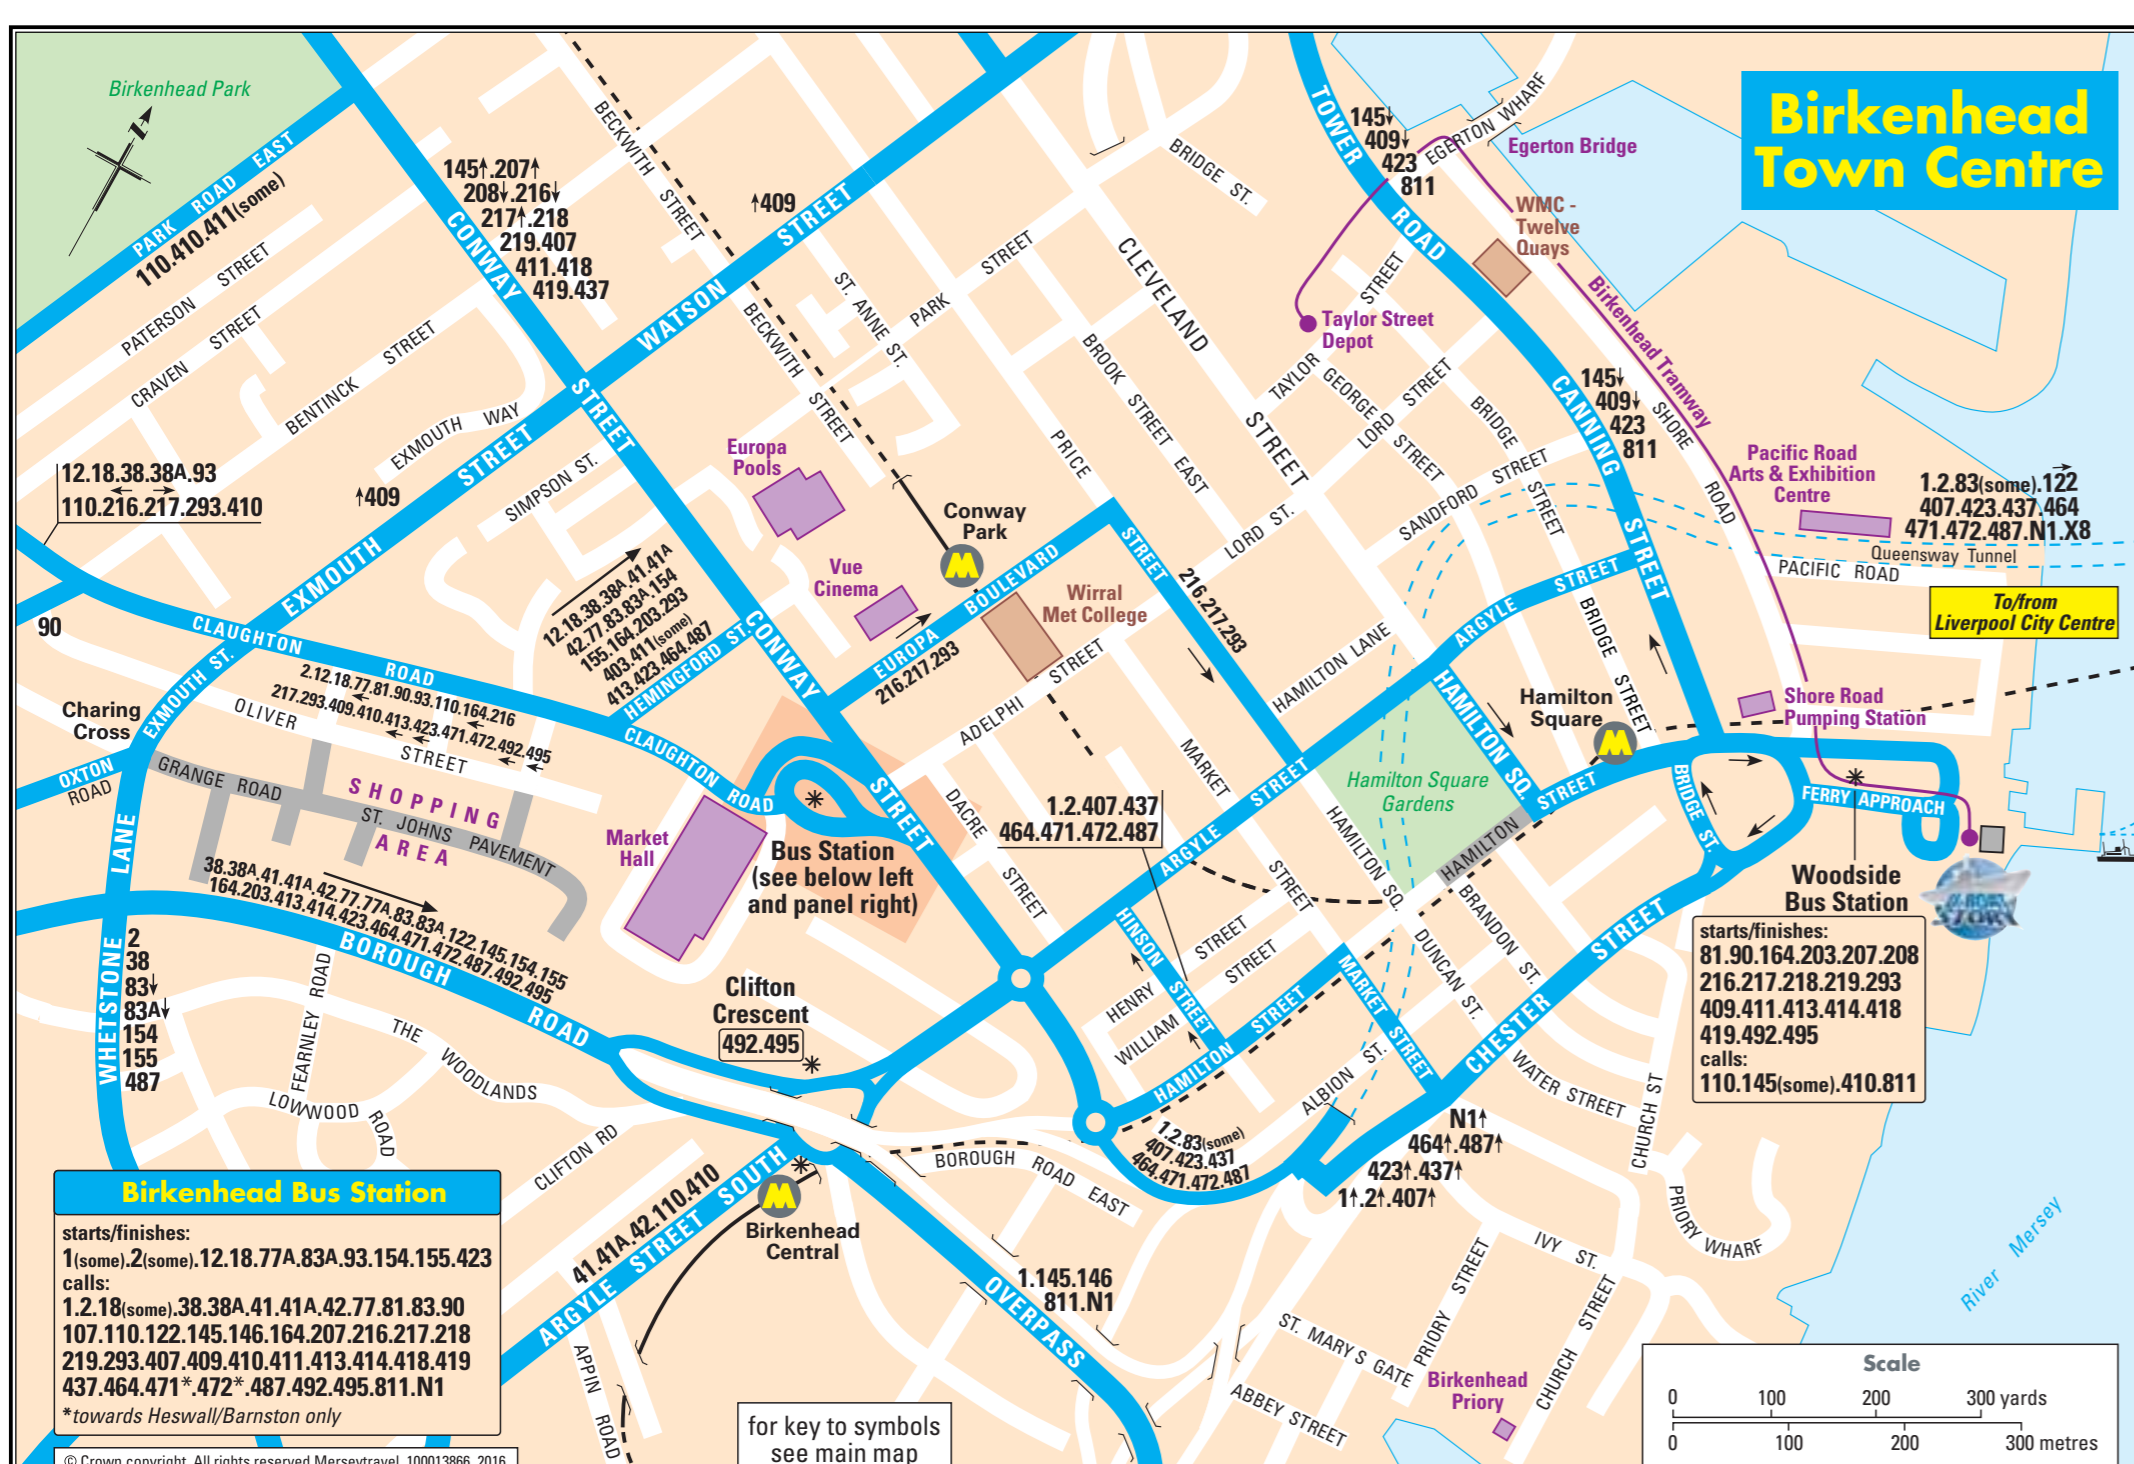

Scale: 0 1km 1 mile

Updated by Pindar Creative
www.pindarcreative.co.uk
Original cartography by PWT

Birkenhead and Wallasey

Liverpool Bay

Key

- Bus served roads
- Pedestrianised roads
- Bus route
- Night services
- Bus route terminus
- Route operates in direction of arrow only
- Merseyrail stations
- Other stations
- Place of Interest
- School or College

Scale: 0 500 metres

Updated by Pindar Creative
www.pindarcreative.co.uk
Original cartography by FWT

Route	Going Towards	Stand
293	West Kirby (evenings & Sundays)	2
413.414	Seacombe	3
407	Liverpool City Centre	7
407	Town Meadow	1
409	Wallasey Village	10
410.110	New Brighton	10
410.110	Clatterbridge Hospital	6
411	New Brighton	10
418.419	Mill Park	2
218.219		
423.203	via Woodchurch Road, Arrowe Park, Moreton, Liscard to Birkenhead	3
423	via Seacombe, Liscard, Wallasey Village, Moreton to Liverpool City Centre	10
423	Liverpool City Centre	7
437	Liverpool City Centre	7
437	West Kirby	2
464.164	New Ferry	8
471.472	Heswall/Barnston	3
487	Neston/Parkgate/Ness Gardens	8
487	Liverpool City Centre	7
492	Beechwood/Nocturum Circular	2
495	Nocturum/Beechwood Circular	2
811	Broughton Retail Park	5
811	Moreton Cross/Leasowe	1
Services to	Woodside Bus Station	11 - Conway St

Where to board your bus in Birkenhead Bus Station

Route	Going Towards	Stand
1.2.N1	Liverpool City Centre	7
1.N1	Chester	6
2	Chester	8
12	Arrowe Park Hospital	2
18	Moreton/Town Meadow	1
38.38A	Bromborough	8
38.38A	West Kirby	1
41.41A.42	Mill Park	6
41.41A.42	Woodchurch (Arrowe Park)	4
77	Heswall	8
81	Greasby	3

Route	Going Towards	Stand
83	Liverpool City Centre	7
83/83A	Prenton	3
90	Prenton	3
93	Arrowe Park	2
122	Liverpool City Centre	7
145/146	Eastham Ferry/Mill Park	5
145	Moreton Cross/Upton (AM only)	1
154	Prenton	3
155	Higher Tranmere	9
207	New Brighton (Mon-Sat AM only)	1
216	Woodchurch/Arrowe Park Hospital	3
217	Beechwood/Woodchurch	2